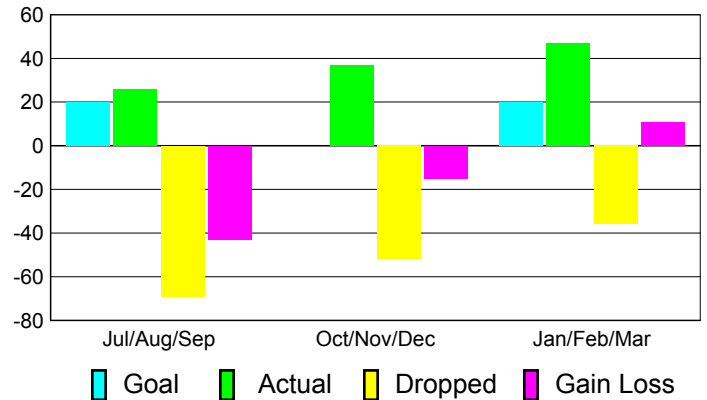

### YTD Status Quo Clubs 2010-2011

Status Quo Clubs Compared to Status Quo Members

## MEMBERSHIP

**Membership Results**  
2010-2011

**Membership**  
2009-2010

Month	Net Memb Goal	Actual New Memb	Actual Dropped Memb	Gain/Loss of Memb	Gain/Loss of Memb
Jul/Aug/Sep	20	26	-69	-43	-4
Oct/Nov/Dec	0	37	-52	-15	-2
Jan/Feb/Mar	20	47	-36	11	5
<b>Totals</b>	<b>40</b>	<b>110</b>	<b>-157</b>	<b>-47</b>	<b>-1</b>

### Membership Results 2010-2011

Goal, New, Dropped, Gain/Loss

### Comparison of Membership Gain/Loss

Current Year Compared to the Previous Year