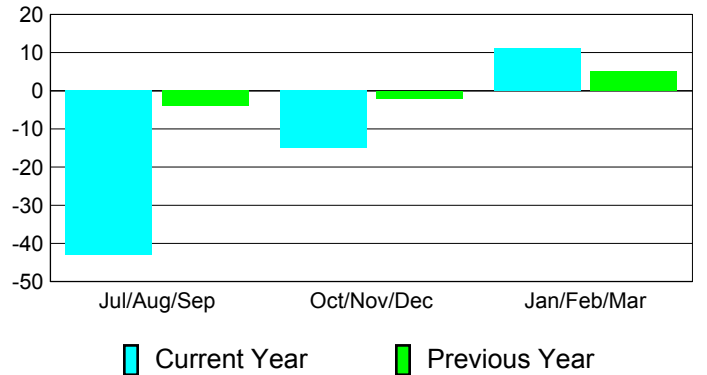

Gender Comparison 2010-2011

Jul/Aug/Sep

Oct/Nov/Dec

Jan/Feb/Mar

Male

Female